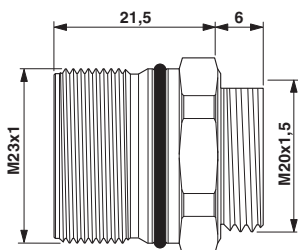

Key Commercial Data

Packing unit	1 pc
Weight per Piece (excluding packing)	3.31 g
Custom tariff number	85366990
Country of origin	Germany

Classifications

eCl@ss

eCl@ss 4.0	272607xx
eCl@ss 4.1	272607xx
eCl@ss 5.0	27260701
eCl@ss 5.1	27260701
eCl@ss 6.0	27260708

ETIM

ETIM 3.0	EC001121
ETIM 4.0	EC001121

Drawings

Dimensional drawing

Dimensional drawing

RF-12P2N8A6100 - 1607812

Dimensional drawing